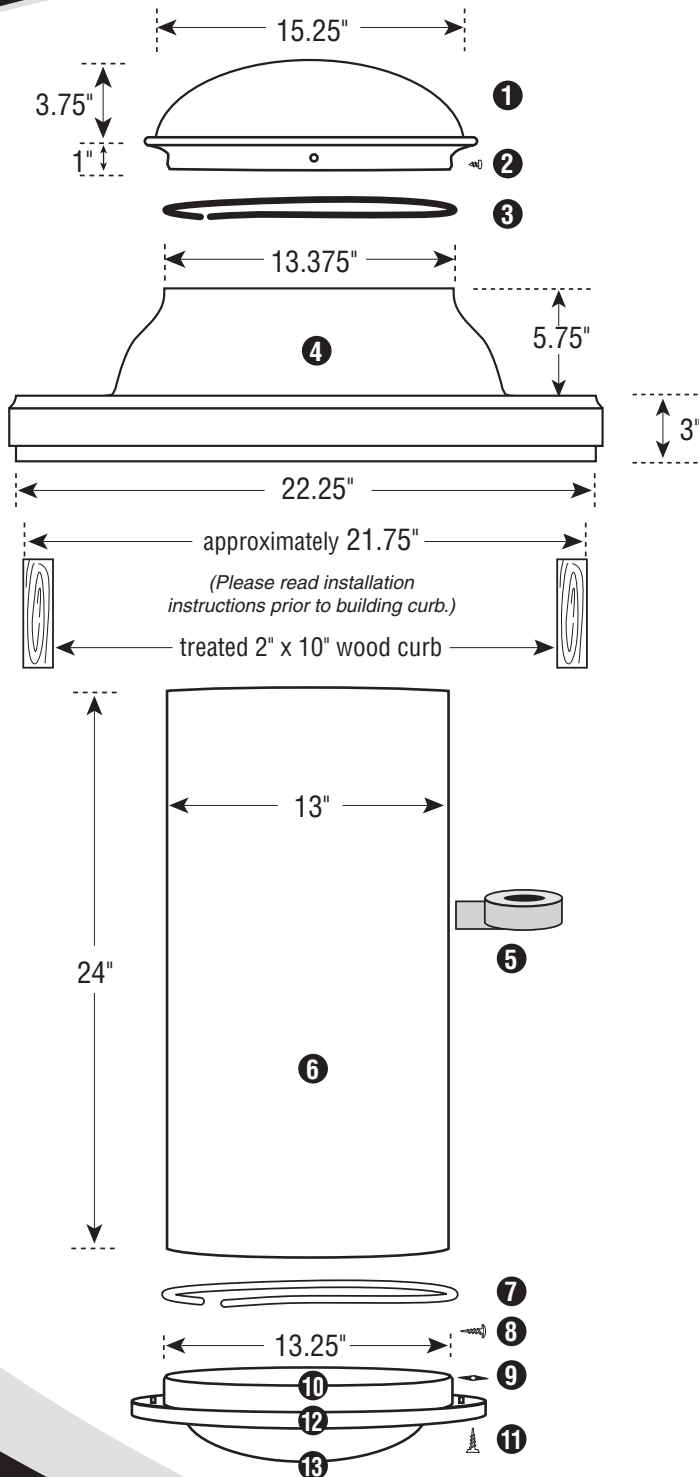

13" Tubular Skylight Technical Specifications

13" CURB-MOUNTED FLASHING

1. Clear UV Protected, 100% High Impact Modified Acrylic Dome
2. (4) Phillips Head Stainless Steel 1/4" Sheet Metal Screws
3. Black Nylon Horse Hair Gasket (Self-Adhesive Backed)
4. Commercial Pure Grade 1100 Series Aluminum Flashing
5. Heavy Duty Foil Tape
6. Light Pipe, (2) 24" Sections per Kit
7. White Nylon Horse Hair Gasket (Self-adhesive Backed)
8. (6) Tek Screws
9. (3) Black Speed Nuts
10. Aluminum Ceiling Ring
11. (3) 1 1/2" Phillips Screws
12. White Powder Coated Aluminum Trim Ring
13. High Impact Acrylic Soft White or Prismatic Diffuser

COVERAGE AREA

up to 300 sq. ft.

WATTAGE OUTPUT EQUIVALENT

up to 500 watts

MAXIMUM TUBE LIGHT LENGTH

20 feet

ICBO
Approved

OPTIONAL REMOTE CONTROLLED DIMMER